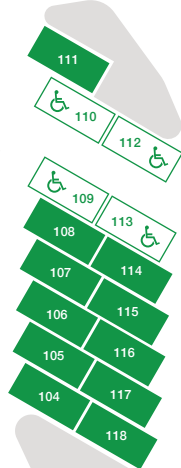

BELLEVUE WAY NE

NORTH

CHURCH BUILDING

BELLEVUE WAY NE

- 30Bellevue Imagine Housing
- The Sophia Way
- St Luke's Lutheran Church